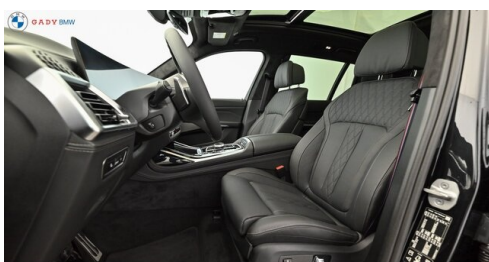

BMW PREMIUM SELECTION.

GEBRAUCHTE AUTOMOBILE.

- MIND. 12 MONATE BMW PREMIUM SELECTION GARANTIE
- 360 GRAD CHECK
- WARTUNGSFREI FÜR 6 MONATE / 10.000 KM
- LEASING UND FINANZIERUNG
- GEPRÜFTE FAHRZEUGHISTORIE

BMW PREMIUM SELECTION

(1) Die angegebenen Werte über Kraftstoffverbrauch und CO₂-Emissionen wurden nach den vorgeschriebenen Messverfahren gem. VO (EG) 715/2007 ermittelt. Als Basis für die Verbrauchsermittlung gilt der ECE-Fahrzyklus (NEFZ). Dieser setzt sich aus ca. einem Drittel Fahrt innerorts und zwei Drittel außerorts (gemessen an der Wegstrecke) zusammen. Zusätzlich zum Verbrauch wird die CO₂-Emission gemessen.

Sonderausstattungen können diese Werte erhöhen. Die Angaben zu Kraftstoffverbrauch und CO₂-Emissionen sind überdies abhängig von der gewählten Rad- und Reifengröße. Die Angaben beziehen sich daher nicht auf das konkrete Fahrzeug und sind nicht Bestandteil