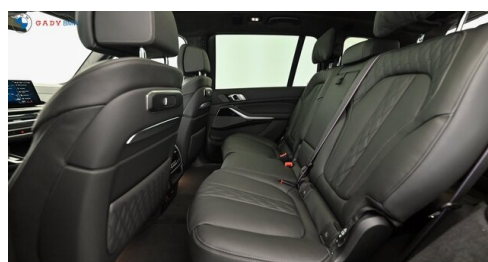

BMW PREMIUM SELECTION.

GEBRAUCHTE AUTOMOBILE.

- MIND. 12 MONATE BMW PREMIUM SELECTION GARANTIE
- 360 GRAD CHECK
- WARTUNGSFREI FÜR 6 MONATE / 10.000 KM
- LEASING UND FINANZIERUNG
- GEPRÜFTE FAHRZEUGHISTORIE

BMW PREMIUM SELECTION

(1) Die angegebenen Werte über Kraftstoffverbrauch und CO₂-Emissionen wurden nach den vorgeschriebenen Messverfahren gem. VO (EG) 715/2007 ermittelt. Als Basis für die Verbrauchsermittlung gilt der ECE-Fahrzyklus (NEFZ). Dieser setzt sich aus ca. einem Drittel Fahrt innerorts und zwei Drittel außerorts (gemessen an der Wegstrecke) zusammen. Zusätzlich zum Verbrauch wird die CO₂-Emission gemessen.

Sonderausstattungen können diese Werte erhöhen. Die Angaben zu Kraftstoffverbrauch und CO₂-Emissionen sind überdies abhängig von der gewählten Rad- und Reifengröße. Die Angaben beziehen sich daher nicht auf das konkrete Fahrzeug und sind nicht Bestandteil