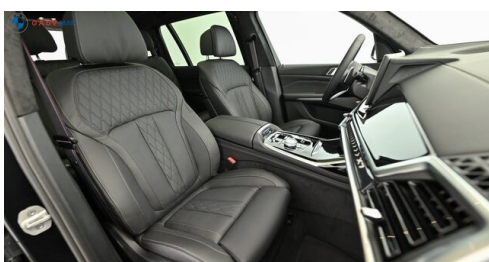

BMW PREMIUM SELECTION.

GEBRAUCHTE AUTOMOBILE.

- MIND. 12 MONATE BMW PREMIUM SELECTION GARANTIE
- 360 GRAD CHECK
- WARTUNGSFREI FÜR 6 MONATE / 10.000 KM
- LEASING UND FINANZIERUNG
- GEPRÜFTE FAHRZEUGHISTORIE

BMW PREMIUM SELECTION

(1) Die angegebenen Werte über Kraftstoffverbrauch und CO₂-Emissionen wurden nach den vorgeschriebenen Messverfahren gem. VO (EG) 715/2007 ermittelt. Als Basis für die Verbrauchsermittlung gilt der ECE-Fahrzyklus (NEFZ). Dieser setzt sich aus ca. einem Drittel Fahrt innerorts und zwei Drittel außerorts (gemessen an der Wegstrecke) zusammen. Zusätzlich zum Verbrauch wird die CO₂-Emission gemessen.

Sonderausstattungen können diese Werte erhöhen. Die Angaben zu Kraftstoffverbrauch und CO₂-Emissionen sind überdies abhängig von der gewählten Rad- und Reifengröße. Die Angaben beziehen sich daher nicht auf das konkrete Fahrzeug und sind nicht Bestandteil