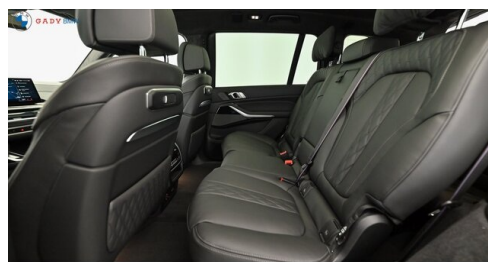

BMW PREMIUM SELECTION.

GEBRAUCHTE AUTOMOBILE.

- MIND. 12 MONATE BMW PREMIUM SELECTION GARANTIE
- 360 GRAD CHECK
- WARTUNGSFREI FÜR 6 MONATE / 10.000 KM
- LEASING UND FINANZIERUNG
- GEPRÜFTE FAHRZEUGHISTORIE

BMW PREMIUM SELECTION

(1) Die angegebenen Werte über Kraftstoffverbrauch und CO2-Emissionen wurden nach den vorgeschriebenen Messverfahren gem. VO (EG) 715/2007 ermittelt. Als Basis für die Verbrauchsermittlung gilt der ECE-Fahrzyklus (NEFZ). Dieser setzt sich aus ca. einem Drittel Fahrt innerorts und zwei Drittel außerorts (gemessen an der Wegstrecke) zusammen. Zusätzlich zum Verbrauch wird die CO2-Emission gemessen.

Sonderausstattungen können diese Werte erhöhen. Die Angaben zu Kraftstoffverbrauch und CO2-Emissionen sind überdies abhängig von der gewählten Rad- und Reifengröße. Die Angaben beziehen sich daher nicht auf das konkrete Fahrzeug und sind nicht Bestandteil