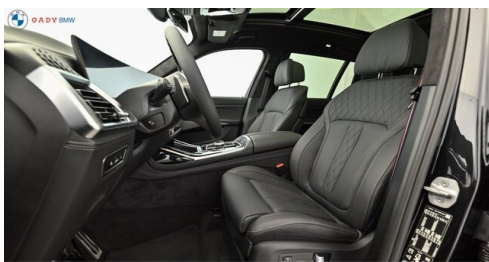

BMW PREMIUM SELECTION.

GEBRAUCHTE AUTOMOBILE.

- MIND. 12 MONATE BMW PREMIUM SELECTION GARANTIE
- 360 GRAD CHECK
- WARTUNGSFREI FÜR 6 MONATE / 10.000 KM
- LEASING UND FINANZIERUNG
- GEPRÜFTE FAHRZEUGHISTORIE

BMW PREMIUM SELECTION

(1) Die angegebenen Werte über Kraftstoffverbrauch und CO2-Emissionen wurden nach den vorgeschriebenen Messverfahren gem. VO (EG) 715/2007 ermittelt. Als Basis für die Verbrauchsermittlung gilt der ECE-Fahrzyklus (NEFZ). Dieser setzt sich aus ca. einem Drittel Fahrt innerorts und zwei Drittel außerorts (gemessen an der Wegstrecke) zusammen. Zusätzlich zum Verbrauch wird die CO2-Emission gemessen.

Sonderausstattungen können diese Werte erhöhen. Die Angaben zu Kraftstoffverbrauch und CO2-Emissionen sind überdies abhängig von der gewählten Rad- und Reifengröße. Die Angaben beziehen sich daher nicht auf das konkrete Fahrzeug und sind nicht Bestandteil