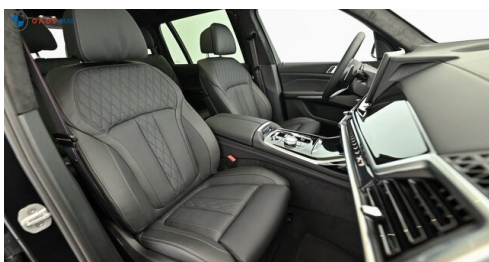

BMW PREMIUM SELECTION.

GEBRAUCHTE AUTOMOBILE.

- MIND. 12 MONATE BMW PREMIUM SELECTION GARANTIE
- 360 GRAD CHECK
- WARTUNGSFREI FÜR 6 MONATE / 10.000 KM
- LEASING UND FINANZIERUNG
- GEPRÜFTE FAHRZEUGHISTORIE

BMW PREMIUM SELECTION

(1) Die angegebenen Werte über Kraftstoffverbrauch und CO2-Emissionen wurden nach den vorgeschriebenen Messverfahren gem. VO (EG) 715/2007 ermittelt. Als Basis für die Verbrauchsermittlung gilt der ECE-Fahrzyklus (NEFZ). Dieser setzt sich aus ca. einem Drittel Fahrt innerorts und zwei Drittel außerorts (gemessen an der Wegstrecke) zusammen. Zusätzlich zum Verbrauch wird die CO2-Emission gemessen.

Sonderausstattungen können diese Werte erhöhen. Die Angaben zu Kraftstoffverbrauch und CO2-Emissionen sind überdies abhängig von der gewählten Rad- und Reifengröße. Die Angaben beziehen sich daher nicht auf das konkrete Fahrzeug und sind nicht Bestandteil