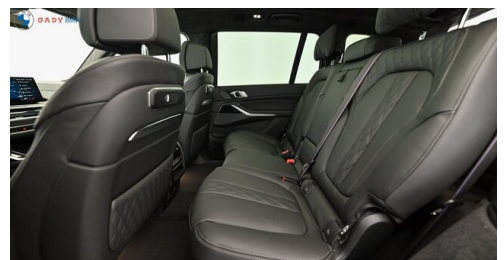

FAHRZEUGBILDER