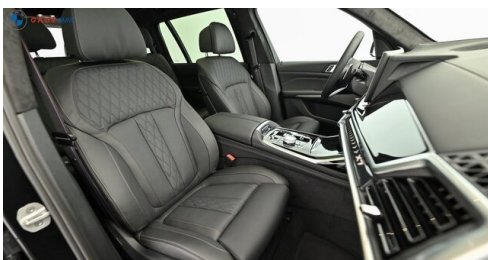

FAHRZEUGBILDER