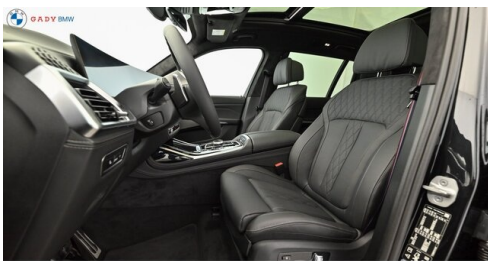

FAHRZEUGBILDER