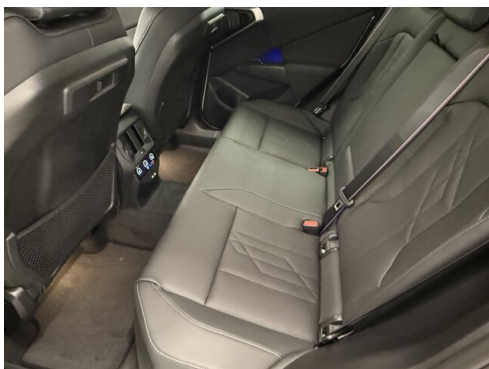

FAHRZEUGBILDER