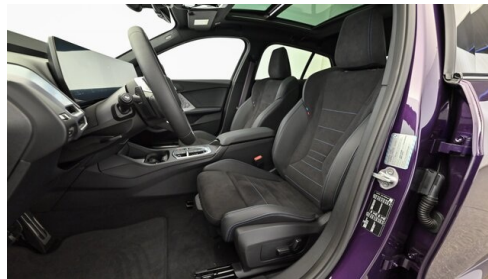

⁽¹⁾ Die angegebenen Werte über Kraftstoffverbrauch und CO₂-Emissionen wurden nach den vorgeschriebenen Messverfahren gem. VO (EG) 715/2007 ermittelt. Als Basis für die Verbrauchsermittlung gilt der ECE-Fahrzyklus (NEFZ). Dieser setzt sich aus ca. einem Drittel Fahrt innerorts und zwei Drittel außerorts (gemessen an der Wegstrecke) zusammen. Zusätzlich zum Verbrauch wird die CO₂-Emission gemessen.

Sonderausstattungen können diese Werte erhöhen. Die Angaben zu Kraftstoffverbrauch und CO₂-Emissionen sind überdies abhängig von der gewählten Rad- und Reifengröße. Die Angaben beziehen sich daher nicht auf das konkrete Fahrzeug und sind nicht Bestandteil