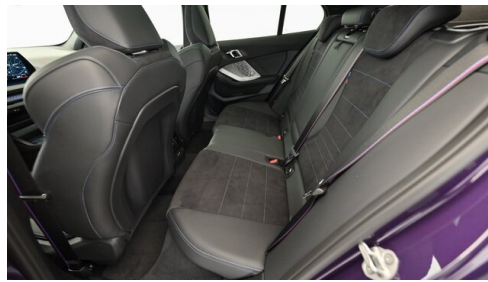

⁽¹⁾ Die angegebenen Werte über Kraftstoffverbrauch und CO₂-Emissionen wurden nach den vorgeschriebenen Messverfahren gem. VO (EG) 715/2007 ermittelt. Als Basis für die Verbrauchsermittlung gilt der ECE-Fahrzyklus (NEFZ). Dieser setzt sich aus ca. einem Drittel Fahrt innerorts und zwei Drittel außerorts (gemessen an der Wegstrecke) zusammen. Zusätzlich zum Verbrauch wird die CO₂-Emission gemessen.

Sonderausstattungen können diese Werte erhöhen. Die Angaben zu Kraftstoffverbrauch und CO₂-Emissionen sind überdies abhängig von der gewählten Rad- und Reifengröße. Die Angaben beziehen sich daher nicht auf das konkrete Fahrzeug und sind nicht Bestandteil