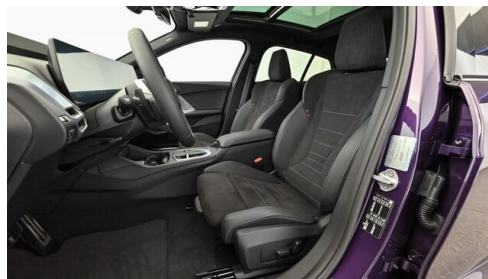

⁽¹⁾ Die angegebenen Werte über Kraftstoffverbrauch und CO₂-Emissionen wurden nach den vorgeschriebenen Messverfahren gem. VO (EG) 715/2007 ermittelt. Als Basis für die Verbrauchsermittlung gilt der ECE-Fahrzyklus (NEFZ). Dieser setzt sich aus ca. einem Drittel Fahrt innerorts und zwei Drittel außerorts (gemessen an der Wegstrecke) zusammen. Zusätzlich zum Verbrauch wird die CO₂-Emission gemessen.

Sonderausstattungen können diese Werte erhöhen. Die Angaben zu Kraftstoffverbrauch und CO₂-Emissionen sind überdies abhängig von der gewählten Rad- und Reifengröße. Die Angaben beziehen sich daher nicht auf das konkrete Fahrzeug und sind nicht Bestandteil