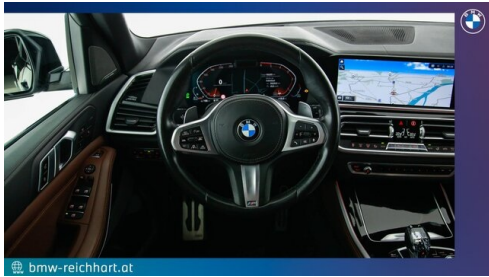

bmw-reichhart.at