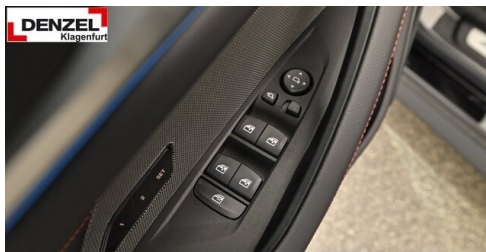

Wolfgang Denzel Auto AG - Kundencenter Klagenfurt - www.denzel.at