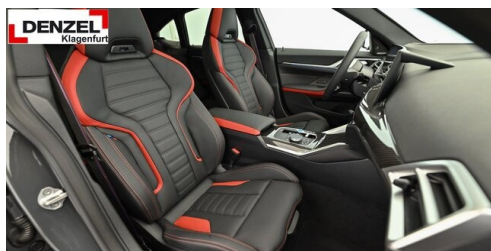

Wolfgang Denzel Auto AG - Kundencenter Klagenfurt - www.denzel.at