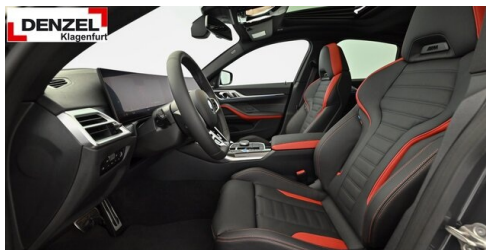

Wolfgang Denzel Auto AG - Kundencenter Klagenfurt - www.denzel.at