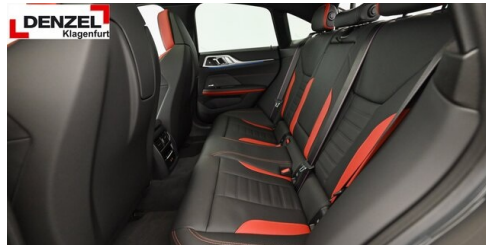

Wolfgang Denzel Auto AG - Kundencenter Klagenfurt - www.denzel.at