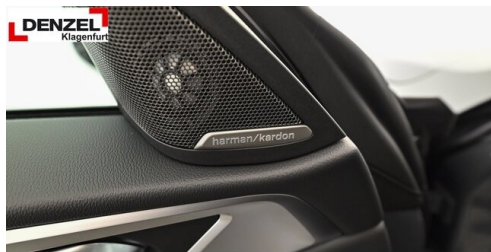

Wolfgang Denzel Auto AG - Kundencenter Klagenfurt - www.denzel.at