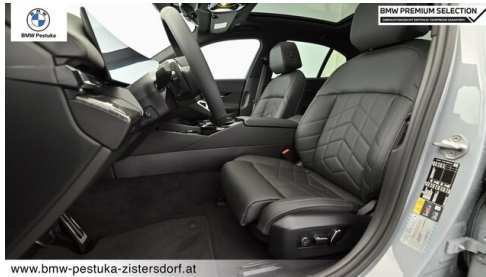

P

Fahrzeug - Ankauf - Eintausch
- Inzahlungnahme Ihres gebrauchten Fahrzeugs
- Direkter Ankauf von Kredit- und Leasinggesellschaften
- Reiner Ankauf Ihres Fahrzeugs ohne Fahrzeugkauf möglich

Lassen Sie sich von unserem Fachpersonal bezüglich Finanzierungsmöglichkeiten wie Leasing/Kredit über die BMW BANK inkl. Versicherung beraten.

Nutzen Sie unsere Besichtigungsmöglichkeiten über Video oder Live-Übertragung
Live Video Calls und Kommunikation via WhatsApp

PESTUKA.AT

P

Besichtigung und Probefahrt
Montag bis Freitag: 8:00 - 17:30 Uhr
Sa. Termin nach Vereinbarung
Termine außerhalb unserer Öffnungszeiten sind nach vorheriger Vereinbarung möglich.
Telefonische Vereinbarung von Vorteil unter: +43 2532 2414 (Autohaus Pestuka GmbH)

Überstellung
Gerne organisieren wir die Zustellung Ihres neuen Fahrzeugs in Österreich via Lagermax kostenpflichtig.
EU-Raum: Organisation von grünen Überstellungskennzeichen bei Überführung ins Ausland.

PESTUKA.AT

P

BMW PAKET REPAIR.
Umfassender Schutz, Massgeschneidert für Ihren BMW - jetzt optional erhältlich

SO PROFITIEREN SIE MIT BMW PAKET REPAIR:

- **Schutz vor Folgebetrüben:** Bis zu 10 Jahre nach Erstzulassung oder 150.000 km
- **Kostenobergrenze:** 100 % Arbeitslohn, 100 % Materialkosten
- **Wertehalt:** Erhalt den Wert des Fahrzeugs und bei Übertrag bei Weiterverkauf
- **Europäische Gültigkeit:** Schutz im Schadenfall in ganz Europa
- **Originalteile:** Ausschließliche Nutzung von Original BMW Teilen
- **Vorteil für Elektrofahrzeuge:** Vollständig gleich viel im Vorteil mit verlängerten Paketpreisen
- **Flächendeckendes Portalfreizeit in Österreich:** BMW Händler und Niederlassungen mit angeschlossenem Service-Netzwerk

SCHUTZ MIT FLEXIBLER LAUFZEIT.

KOMFORTABEL, SICHER, UNKOMPLIZIERT.

- Verlängerbar im Zuge der Wartung oder kurz vor Ablauf des Pakets bis zu 10 Jahre nach Erstzulassung.
- Bis zu einer Laufleistung von max. 150.000 km.
- Verlängerung der Mängelbesichtigung.
- Service und Verschleißteile nicht inbegriffen. Es gelten die allgemeinen Versicherungsbedingungen.

PESTUKA.AT

P

Wir freuen uns auf Ihren Anruf.

Ing. Christian Pestuka
Verkaufsleiter & Capirementleiter
+43 2532 2414 - 22
+43 699 15252-22
christian.pestuka@pestuka.bmw.at

Stefan Braun
Leiter Corporate Sales & Capirementleiter
+43 2532 2414 - 22
+43 699 15252-30
stefan.braun@pestuka.bmw.at

Daniel Paseka
Verkaufsberater
+43 2532 2414 - 16
+43 699 15252-16
daniel.paseka@pestuka.bmw.at

Autohaus Pestuka GmbH
Umfahrungsstraße 30
2225 Zistersdorf
Email: info@pestuka.bmw.at
Telefon: +43 2532 2414

PESTUKA.AT