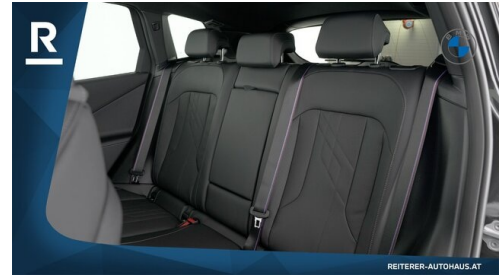

R

Fahrzeug - Ankauf - Eintausch
- Leasing ohne Preis gebrauchten Fahrzeuge
- Direkter Ankauf von Kredit und Leasinggesellschaften
- Reiterer Ankauf Ihres Fahrzeugs ohne Fahrzeugkauf möglich

Lassen Sie sich von unserem Fachpersonal bezüglich Finanzierungsmöglichkeiten wie Leasing/Kredit über die BMW BANK inkl. Versicherung beraten.

Nutzen Sie unsere Besichtigungsmöglichkeiten über Video oder Live-Übertragung über Video Call und Kommunikation via WhatsApp

REITERER-AUTOHAUS.AT

R

Besichtigung und Probefahrt
Montag bis Freitag: 8:00 - 17:00 Uhr
Samstag: 9:00 - 12:00 Uhr
Elektronische Vereinbarung von Vorteil unter: +43 3462 7920 (Reiterer GmbH)

Überstellung
Gerne organisieren wir die Zustellung Ihres neuen Fahrzeugs in Österreich via Lieferant oder Kostenträger. EU-Raum: Organisation von privaten Überstellungsterminen bei Überführung ins Ausland.

REITERER-AUTOHAUS.AT

R

Preis anmeldefertig inkl. aller Steuern und Kosten
Wir verkaufen einen großen Teil unserer Fahrzeuge überregional und heißen Kundinnen aus allen Bundesländern herzlich willkommen.
Wir ermöglichen Ihnen einen sicheren und reibungslosen Autokauf, selbst über große Entfernungen hinweg.

Unsere moderne Meisterwerkstatt bietet Ihnen während und nach dem Kauf maximale Sicherheit und begleitet Sie gerne ein Autoleben lang.
Sparen Sie zusätzlich bares Geld mit unseren BMW CARE Service Paketen und genießen Sie sorgenfreie Mobilität

REITERER-AUTOHAUS.AT

R

UNSER VERKAUFSTEAM IST GERNE FÜR SIE DA!
Wir freuen uns auf Ihren Anruf.

Josef Assl +43 (0) 3462 7920-21 j.assl@reiterer-bmw.at	Daniel Wetzstein +43 (0) 3462 7920-25 d.wetzstein@reiterer-bmw.at
Peter Planinovic +43 (0) 3462 7920-23 p.planinovic@reiterer-bmw.at	Fabian Likawetz +43 (0) 3462 7920-36 f.likawetz@reiterer-bmw.at
Julian Jahreis +43 (0) 3462 7920-26 j.jahreis@reiterer-bmw.at	Markus Reiterer jun. +43 (0) 3462 7920-20 m.reiterer@reiterer-bmw.at

Reiterer GmbH
Favoritner Straße 104
8330 Dornbirn/Steinboing
+43 3462 7920
info@reiterer-bmw.at

REITERER-AUTOHAUS.AT