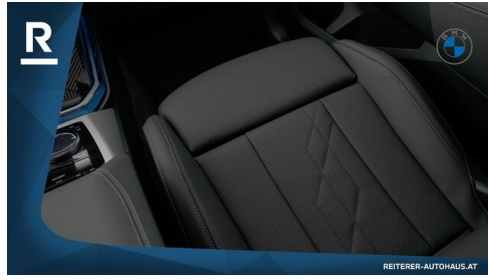

R

Fahrzeug - Ankauf - Eintausch
- Leasing ohne Preis gebrauchten Fahrzeuge
- Direkter Ankauf von Kredit und Leasinggesellschaften
- Reiterer Ankauf Ihres Fahrzeugs ohne Fahrzeugkauf möglich

Lassen Sie sich von unserem Fachpersonal bezüglich Finanzierungsmöglichkeiten wie Leasing/Kredit über die BMW BANK inkl. Versicherung beraten.

Nutzen Sie unsere Besichtigungsmöglichkeiten über Video oder Live-Übertragung über Video Call und Kommunikation via WhatsApp

REITERER-AUTOHAUS.AT

R

Besichtigung und Probefahrt
Montag bis Freitag: 8:00 - 17:00 Uhr
Samstag: 9:00 - 12:00 Uhr
Elektronische Vereinbarung von Vorteil unter: +43 3462 7920 (Reiterer GmbH)

Überstellung
Gerne organisieren wir die Zustellung Ihres neuen Fahrzeugs in Österreich via Lieferant oder Kostenträger. EU-Raum: Organisation von privaten Überstellungsterminen bei Überführung ins Ausland.

REITERER-AUTOHAUS.AT

R

Preis anmeldefertig inkl. aller Steuern und Kosten
Wir verkaufen einen großen Teil unserer Fahrzeuge überregional und heißen Kundinnen aus allen Bundesländern herzlich willkommen.
Wir ermöglichen Ihnen einen sicheren und reibungslosen Autokauf, selbst über große Entfernungen hinweg.

Unsere moderne Meisterwerkstatt bietet Ihnen während und nach dem Kauf maximale Sicherheit und begleitet Sie gerne ein Autoleben lang.
Sparen Sie zusätzlich bares Geld mit unseren BMW CARE Service Paketen und genießen Sie sorgenfreie Mobilität

REITERER-AUTOHAUS.AT

R

UNSER VERKAUFSTEAM IST GERNE FÜR SIE DA!
Wir freuen uns auf Ihren Anruf.

Josef Assl +43 (0) 3462 7920-21 j.assl@reiterer-bmw.at	Daniel Wetzstein +43 (0) 3462 7920-25 d.wetzstein@reiterer-bmw.at
Peter Planinovic +43 (0) 3462 7920-23 p.planinovic@reiterer-bmw.at	Fabian Likawetz +43 (0) 3462 7920-36 f.likawetz@reiterer-bmw.at
Julian Jahreis +43 (0) 3462 7920-26 j.jahreis@reiterer-bmw.at	Markus Reiterer jun. +43 (0) 3462 7920-20 m.reiterer@reiterer-bmw.at

Reiterer GmbH
Favoritner Straße 104
8330 Dornbirn/Steinboing
+43 3462 7920
info@reiterer-bmw.at

REITERER-AUTOHAUS.AT