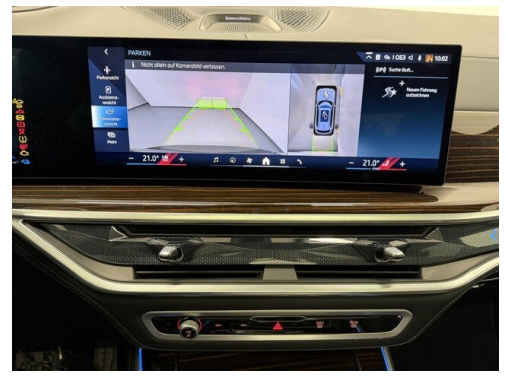

(1) Die angegebenen Werte über Kraftstoffverbrauch und CO₂-Emissionen wurden nach den vorgeschriebenen Messverfahren gem. VO (EG) 715/2007 ermittelt. Als Basis für die Verbrauchsermittlung gilt der ECE-Fahrzyklus (NEFZ). Dieser setzt sich aus ca. einem Drittel Fahrt innerorts und zwei Drittel außerorts (gemessen an der Wegstrecke) zusammen. Zusätzlich zum Verbrauch wird die CO₂-Emission gemessen.

Sonderausstattungen können diese Werte erhöhen. Die Angaben zu Kraftstoffverbrauch und CO₂-Emissionen sind überdies abhängig von der gewählten Rad- und Reifengröße. Die Angaben beziehen sich daher nicht auf das konkrete Fahrzeug und sind nicht Bestandteil des Angebots, sondern dienen allein Vergleichszwecken zwischen den verschiedenen Fahrzeugtypen. Weitere Details bzw. Informationen zum konkreten Fahrzeug können der beim Händler aufliegenden Typengenehmigung entnommen werden. Alle Angaben ohne Gewähr. Irrtümer vorbehalten.