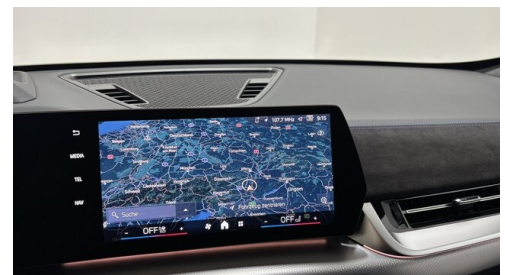

FAHRZEUGBILDER