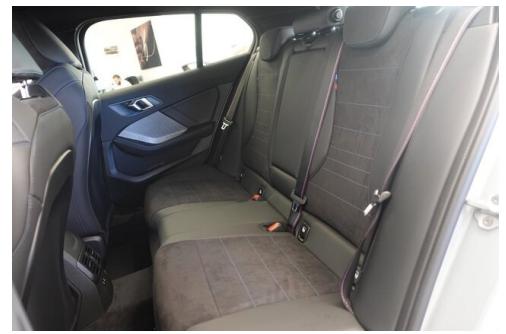

(1) Die angegebenen Werte über Kraftstoffverbrauch und CO₂-Emissionen wurden nach den vorgeschriebenen Messverfahren gem. VO (EG) 715/2007 ermittelt. Als Basis für die Verbrauchsermittlung gilt der ECE-Fahrzyklus (NEFZ). Dieser setzt sich aus ca. einem Drittel Fahrt innerorts und zwei Drittel außerorts (gemessen an der Wegstrecke) zusammen. Zusätzlich zum Verbrauch wird die CO₂-Emission gemessen.

Sonderausstattungen können diese Werte erhöhen. Die Angaben zu Kraftstoffverbrauch und CO₂-Emissionen sind überdies abhängig von der gewählten Rad- und Reifengröße. Die Angaben beziehen sich daher nicht auf das konkrete Fahrzeug und sind nicht Bestandteil des Angebots, sondern dienen allein Vergleichszwecken zwischen den verschiedenen Fahrzeugtypen. Weitere Details bzw. Informationen zum konkreten Fahrzeug können der beim Händler aufliegenden Typengenehmigung entnommen werden. Alle Angaben ohne Gewähr. Irrtümer vorbehalten.