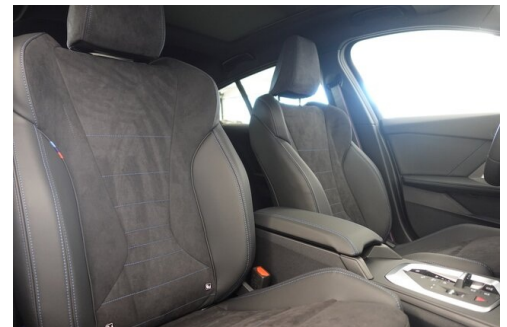

FAHRZEUGBILDER