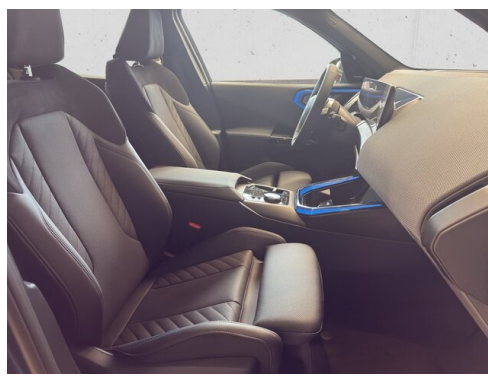

P

Fahrzeug - Ankauf - Eintauch

- Inzahlungnahme Ihres gebrauchten Fahrzeugs
- Direkter Ankauf von Kredit und Leasinggesellschaften
- Reiner Ankauf Ihres Fahrzeugs ohne Fahrzeugkauf möglich

Lassen Sie sich von unserem Fachpersonal bezüglich Finanzierungsmöglichkeiten wie Leasing/Kredit über die BMW BANK inkl. Versicherung beraten.

Nutzen Sie unsere Besichtigungsmöglichkeiten über Video oder Live-Übertragung
Live Video Calls und Kommunikation via WhatsApp

PESTUKA.AT

P

Besichtigung und Probefahrt

Montag bis Freitag: 8:00 - 17:30 Uhr
Sa. Termin nach Vereinbarung
Termine außerhalb unserer Öffnungszeiten sind nach vorheriger Vereinbarung möglich.
Telefonische Vereinbarung von Vorteil unter: +43 2532 2414 (Autohaus Pestuka GmbH)

Überstellung

Gerne organisieren wir die Zustellung Ihres neuen Fahrzeugs in Österreich via Lagermax kostenpflichtig.
EU-Raum: Organisation von grünen Überstellungskennzeichen bei Überführung ins Ausland.

PESTUKA.AT

P

BMW PAKET REPAIR.
Umfassender Schutz. Massgeschneidert für Ihren BMW - jetzt optional erhältlich

SO PROFITIEREN SIE MIT BMW PAKET REPAIR:

- **Schutz vor Reparaturkosten:** Bis zu 10 Jahre nach Inbetriebnahme oder 150.000 km
- **Kostenlimit:** 100 % Fahrzeugwert, 100 % Motorleistung
- **Werkstoffe:** Einmal den Wert des Fahrzeuges und bei Übergabe beim Weiterverkauf
- **Europaweite Gültigkeit:** Schutz im Schadenfall in ganz Europa
- **Originalteile:** Ausschließliche Nutzung von Original BMW Teilen
- **Vorteil für Elektrofahrzeuge:** Vollständig gleich voll im Vorteil mit vergünstigten Paketpreisen
- **Für die Originalteile:** BMW Händler und Niederlassungen mit erhöhen Service Spezialisten

SCHUTZ MIT FLEXIBLER LAUFZEIT.

KOMFORTABEL, SICHER, UNKOMPLIZIERT.

- -Verlängerbar im Zuge der Wartung oder kurz vor Ablauf des Pakets bis zu 10 Jahre nach Erstzulassung.
- -Bis zu einer Laufleistung von max. 150.000 km.
- -Verlängerung der Mängelbeseitigung.
- -Service und Verschleißteile nicht inbegriffen. Es gelten die allgemeinen Versicherungsbedingungen.

PESTUKA.AT

P

Wir freuen uns auf Ihren Anruf.

Ing. Christian Pestuka
Verkaufsteiler & Diplomverkaufer
+43 2532 2414 - 22
+43 699 125292-22
christian.pestuka@pestuka.bmw.at

Stefan Braun
Leiter Corporate Sales & Diplomverkaufer
+43 2532 2414 - 22
+43 699 125292-22
stefan.braun@pestuka.bmw.at

Daniel Paseka
Verkaufsteiler
+43 2532 2414 - 16
+43 699 125292-16
daniel.paseka@pestuka.bmw.at

Autohaus Pestuka GmbH
Umfahrungsstraße 30
2225 Zistersdorf
Email: info@pestuka.bmw.at
Telefon: +43 2532 2414

PESTUKA.AT