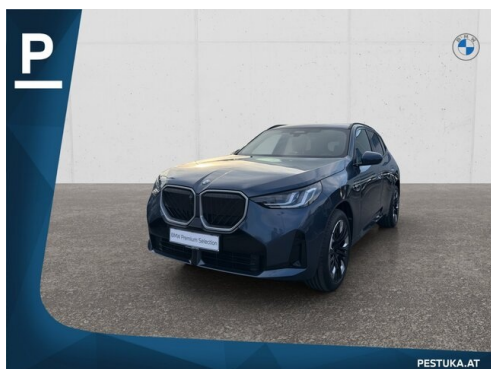

FAHRZEUGBILDER