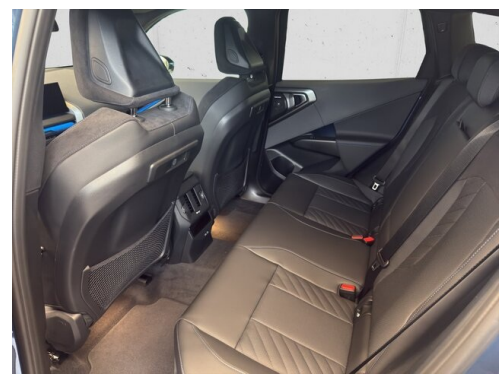

P

Fahrzeug - Ankauf - Eintauch

- Inzahlungnahme Ihres gebrauchten Fahrzeugs
- Direkter Ankauf von Kredit und Leasinggesellschaften
- Reiner Ankauf Ihres Fahrzeugs ohne Fahrzeugkauf möglich

Lassen Sie sich von unserem Fachpersonal bezüglich Finanzierungsmöglichkeiten wie Leasing/Kredit über die BMW BANK inkl. Versicherung beraten.

Nutzen Sie unsere Besichtigungsmöglichkeiten über Video oder Live-Übertragung
Live Video Calls und Kommunikation via WhatsApp

PESTUKA.AT

P

Besichtigung und Probefahrt

Montag bis Freitag: 8:00 - 17:30 Uhr
Sa. Termin nach Vereinbarung
Termine außerhalb unserer Öffnungszeiten sind nach vorheriger Vereinbarung möglich.
Telefonische Vereinbarung von Vorteil unter: +43 2532 2414 (Autohaus Pestuka GmbH)

Überstellung

Gerne organisieren wir die Zustellung Ihres neuen Fahrzeugs in Österreich via Lagermax kostenpflichtig.
EU-Raum: Organisation von grünen Überstellungskennzeichen bei Überführung ins Ausland.

PESTUKA.AT

P

BMW PAKET REPAIR.
Umfassender Schutz. Massgeschneidert für Ihren BMW - jetzt optional erhältlich

SO PROFITIEREN SIE MIT BMW PAKET REPAIR:

- **Schutz vor Reparaturkosten:** Bis zu 10 Jahre nach Inbetriebnahme oder 150.000 km
- **Kostenlimit:** 100 % Fahrzeugwert, 100 % Motorleistung
- **Werkstoffe:** Einmal den Wert des Fahrzeuges und bei Übergabe beim Weiterverkauf
- **Europaweite Gültigkeit:** Schutz im Schadenfall in ganz Europa
- **Originalteile:** Ausschließliche Nutzung von Original BMW Teilen
- **Vorteil für Elektrofahrzeuge:** Vollständig gleich voll im Vorteil mit vergünstigten Paketpreisen
- **Für die Originalteile:** BMW Händler und Niederlassungen mit erhöhen Service Spezialisten

SCHUTZ MIT FLEXIBLER LAUFZEIT.

KOMFORTABEL, SICHER, UNKOMPLIZIERT.

- -Verlängerbar im Zuge der Wartung oder kurz vor Ablauf des Pakets bis zu 10 Jahre nach Erstzulassung.
- -Bis zu einer Laufleistung von max. 150.000 km.
- -Verlängerung der Mängelbeseitigung.
- -Service und Verschleißteile nicht inbegriffen. Es gelten die allgemeinen Versicherungsbedingungen.

PESTUKA.AT

P

Wir freuen uns auf Ihren Anruf.

Ing. Christian Pestuka
Verkaufsteiler & Diplomverkaufer
+43 2532 2414 - 22
+43 699 125292-22
christian.pestuka@pestuka.bmw.at

Stefan Braun
Leiter Corporate Sales & Diplomverkaufer
+43 2532 2414 - 22
+43 699 125292-22
stefan.braun@pestuka.bmw.at

Daniel Paseka
Verkaufsteiler
+43 2532 2414 - 16
+43 699 125292-16
daniel.paseka@pestuka.bmw.at

Autohaus Pestuka GmbH
Umfahrungsstraße 30
2225 Zistersdorf
Email: info@pestuka.bmw.at
Telefon: +43 2532 2414

PESTUKA.AT