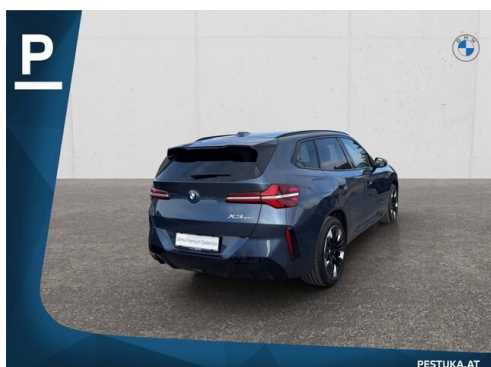

FAHRZEUGBILDER