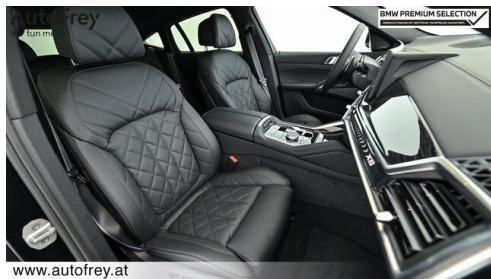

- (1) Die angegebenen Werte über Kraftstoffverbrauch und CO₂-Emissionen wurden nach den vorgeschriebenen Messverfahren gem. VO (EG) 715/2007 ermittelt. Als Basis für die Verbrauchsermittlung gilt der ECE-Fahrzyklus (NEFZ). Dieser setzt sich aus ca. einem Drittel Fahrt innerorts und zwei Drittel außerorts (gemessen an der Wegstrecke) zusammen. Zusätzlich zum Verbrauch wird die CO₂-Emission gemessen.

Sonderausstattungen können diese Werte erhöhen. Die Angaben zu Kraftstoffverbrauch und CO₂-Emissionen sind überdies abhängig von der gewählten Rad- und Reifengröße. Die Angaben beziehen sich daher nicht auf das konkrete Fahrzeug und sind nicht Bestandteil des Angebots, sondern dienen allein Vergleichszwecken zwischen den verschiedenen Fahrzeugtypen. Weitere Details bzw. Informationen zum konkreten Fahrzeug können der beim Händler aufliegenden Typengenehmigung entnommen werden. Alle Angaben ohne Gewähr. Irrtümer vorbehalten.