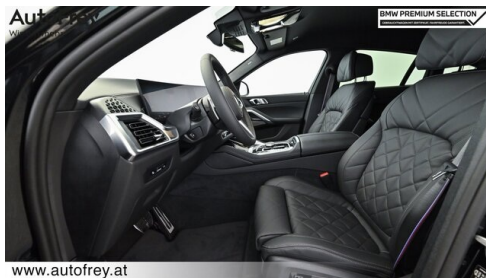

- (1) Die angegebenen Werte über Kraftstoffverbrauch und CO₂-Emissionen wurden nach den vorgeschriebenen Messverfahren gem. VO (EG) 715/2007 ermittelt. Als Basis für die Verbrauchsermittlung gilt der ECE-Fahrzyklus (NEFZ). Dieser setzt sich aus ca. einem Drittel Fahrt innerorts und zwei Drittel außerorts (gemessen an der Wegstrecke) zusammen. Zusätzlich zum Verbrauch wird die CO₂-Emission gemessen.

Sonderausstattungen können diese Werte erhöhen. Die Angaben zu Kraftstoffverbrauch und CO₂-Emissionen sind überdies abhängig von der gewählten Rad- und Reifengröße. Die Angaben beziehen sich daher nicht auf das konkrete Fahrzeug und sind nicht Bestandteil des Angebots, sondern dienen allein Vergleichszwecken zwischen den verschiedenen Fahrzeugtypen. Weitere Details bzw. Informationen zum konkreten Fahrzeug können der beim Händler aufliegenden Typengenehmigung entnommen werden. Alle Angaben ohne Gewähr. Irrtümer vorbehalten.