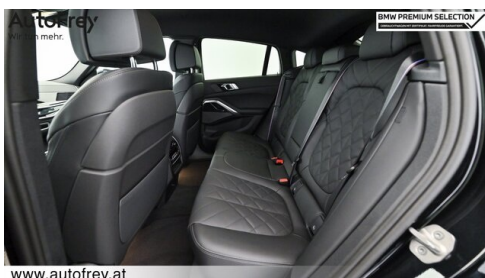

FAHRZEUGBILDER