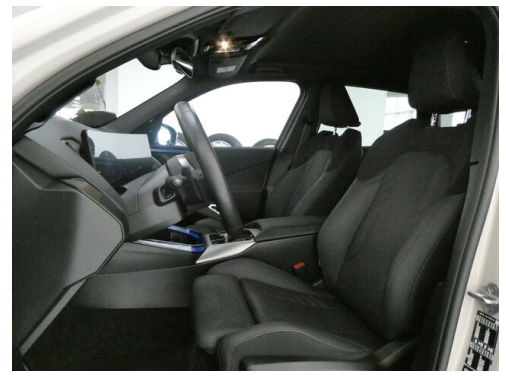

- (1) Die angegebenen Werte über Kraftstoffverbrauch und CO₂-Emissionen wurden nach den vorgeschriebenen Messverfahren gem. VO (EG) 715/2007 ermittelt. Als Basis für die Verbrauchsermittlung gilt der ECE-Fahrzyklus (NEFZ). Dieser setzt sich aus ca. einem Drittel Fahrt innerorts und zwei Drittel außerorts (gemessen an der Wegstrecke) zusammen. Zusätzlich zum Verbrauch wird die CO₂-Emission gemessen.

Sonderausstattungen können diese Werte erhöhen. Die Angaben zu Kraftstoffverbrauch und CO₂-Emissionen sind überdies abhängig von der gewählten Rad- und Reifengröße. Die Angaben beziehen sich daher nicht auf das konkrete Fahrzeug und sind nicht Bestandteil des Angebots, sondern dienen allein Vergleichszwecken zwischen den verschiedenen Fahrzeugtypen. Weitere Details bzw. Informationen zum konkreten Fahrzeug können der beim Händler aufliegenden Typengenehmigung entnommen werden. Alle Angaben ohne Gewähr. Irrtümer vorbehalten.