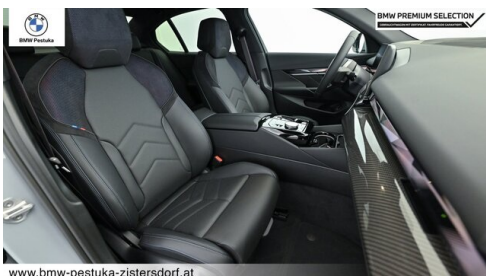

BMW PREMIUM SELECTION.

GEBRAUCHTE AUTOMOBILE.

- MIND. 12 MONATE BMW PREMIUM SELECTION GARANTIE
- 360 GRAD CHECK
- WARTUNGSFREI FÜR 6 MONATE / 10.000 KM
- LEASING UND FINANZIERUNG
- GEPRÜFTE FAHRZEUGHISTORIE

BMW PREMIUM SELECTION

P

Besichtigung und Probefahrt

Montag bis Freitag: 8:00 - 17:30 Uhr
Sa. Termin nach Vereinbarung
Termine außerhalb unserer Öffnungszeiten sind nach vorheriger Vereinbarung möglich.
Telefonische Vereinbarung von Vorteil unter: +43 2532 2414 (Autohaus Pestuka GmbH)

Überstellung

Gerne organisieren wir die Zustellung Ihres neuen Fahrzeugs in Österreich via Lagermaxx kostenpflichtig.
EU-Raum: Organisation von grünen Überstellungskennzeichen bei Überführung ins Ausland.

PESTUKA.AT

P

Wir freuen uns auf Ihren Anruf.

Ing. Christian Pestuka Verkaufsdirektor & Diplom-Verkäufer +43 2532 2414 - 22 +43 690 155292-22 christian.pestuka@pestuka.bmw.at	Amir Klein Verkaufsdirektor +43 2532 2414 - 45 +43 690 782 1182 amir.klein@pestuka.bmw.at
Stefan Braun Leaser Corporate Sales & Diplom-Verkäufer +43 2532 2414 - 32 +43 690 155292-32 stefan.braun@pestuka.bmw.at	Autohaus Pestuka GmbH Umfahrungstraße 30 2225 Zistersdorf Email: info@pestuka.bmw.at Telefon: +43 2532 2414
Daniel Paseka Verkaufsdirektor +43 2532 2414 - 16 +43 690 155292-16 daniel.paseka@pestuka.bmw.at	

PESTUKA.AT