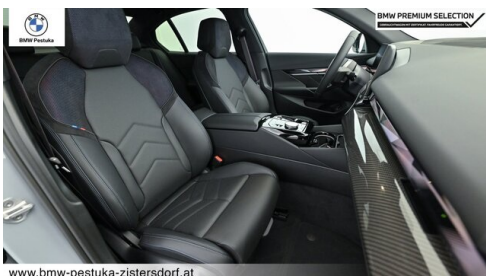

BMW PREMIUM SELECTION.

GEBRAUCHTE AUTOMOBILE.

- MIND. 12 MONATE BMW PREMIUM SELECTION GARANTIE
- 360 GRAD CHECK
- WARTUNGSFREI FÜR 6 MONATE / 10.000 KM
- LEASING UND FINANZIERUNG
- GEPRÜFTE FAHRZEUGHISTORIE

BMW PREMIUM SELECTION

P

Besichtigung und Probefahrt

Montag bis Freitag: 8:00 - 17:30 Uhr
Sa. Termin nach Vereinbarung
Termine außerhalb unserer Öffnungszeiten sind nach vorheriger Vereinbarung möglich.
Telefonische Vereinbarung von Vorteil unter: +43 2532 2414 (Autohaus Pestuka GmbH)

Überstellung

Gerne organisieren wir die Zustellung Ihres neuen Fahrzeugs in Österreich via Lagermaxx kostenpflichtig.
EU-Raum: Organisation von grünen Überstellungskennzeichen bei Überführung ins Ausland.

PESTUKA.AT

P

Wir freuen uns auf Ihren Anruf.

Ing. Christian Pestuka Verkaufsdirektor & Diplom-Verkehrsjurist +43 2532 2414 - 22 +43 690 155292-22 christian.pestuka@pestuka.bmw.at	Amir Klein Verkaufsdirektor +43 2532 2414 - 45 +43 690 782 1182 amir.klein@pestuka.bmw.at
Stefan Braun Leasing-Experte Sales & Diplom-Verkehrsjurist +43 2532 2414 - 32 +43 690 155292-32 stefan.braun@pestuka.bmw.at	Daniel Paseka Verkaufsdirektor +43 2532 2414 - 16 +43 690 155292-16 daniel.paseka@pestuka.bmw.at

Autohaus Pestuka GmbH
Umfahrungstraße 30
2225 Zistersdorf
Email: info@pestuka.bmw.at
Telefon: +43 2532 2414

PESTUKA.AT