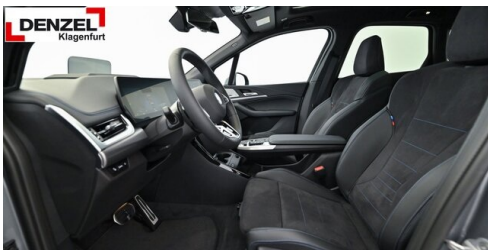

Wolfgang Denzel Auto AG - Kundencenter Klagenfurt - www.denzel.at