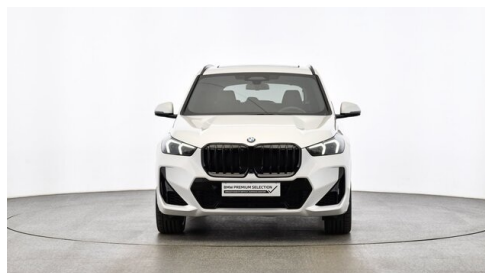

GADY AUTO MOTO GMBH

Mattersburger Str. 42
7000 Eisenstadt

Automobile
Montag - Freitag: 08:00 bis 17:00 Uhr
Samstag geschlossen

Teile & Zubehör
Montag - Donnerstag: 07:30 bis 16:30 Uhr
Freitag: 07:30 bis 16:00 Uhr

Serviceannahme
Montag - Donnerstag: 07:30 bis 16:30 Uhr
Freitag: 07:30 bis 15:00 Uhr

Werkstätte
Montag - Donnerstag: 07:30 bis 16:30 Uhr
Freitag: 07:30 bis 15:00 Uhr

+43(2682)61501

FAHRZEUGBILDER

Bierbaum GmbH - Eisenstadt - www.bmw-bierbaum.at