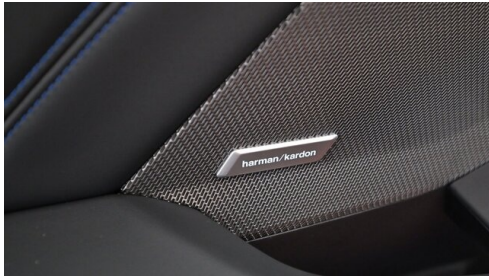

- (1) Die angegebenen Werte über Kraftstoffverbrauch und CO₂-Emissionen wurden nach den vorgeschriebenen Messverfahren gem. VO (EG) 715/2007 ermittelt. Als Basis für die Verbrauchsermittlung gilt der ECE-Fahrzyklus (NEFZ). Dieser setzt sich aus ca. einem Drittel Fahrt innerorts und zwei Drittel außerorts (gemessen an der Wegstrecke) zusammen. Zusätzlich zum Verbrauch wird die CO₂-Emission gemessen.

Sonderausstattungen können diese Werte erhöhen. Die Angaben zu Kraftstoffverbrauch und CO₂-Emissionen sind überdies abhängig von der gewählten Rad- und Reifengröße. Die Angaben beziehen sich daher nicht auf das konkrete Fahrzeug und sind nicht Bestandteil des Angebots, sondern dienen allein Vergleichszwecken zwischen den verschiedenen Fahrzeugtypen. Weitere Details bzw. Informationen zum konkreten Fahrzeug können der beim Händler aufliegenden Typengenehmigung entnommen werden. Alle Angaben ohne Gewähr. Irrtümer vorbehalten.