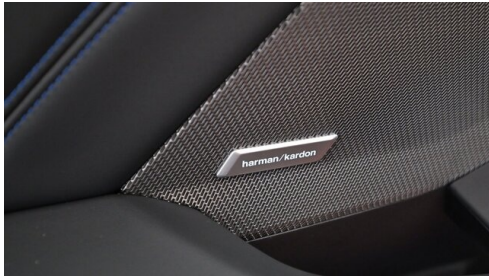

1. ⁽¹⁾ Die angegebenen Werte über Kraftstoffverbrauch und CO₂-Emissionen wurden nach den vorgeschriebenen Messverfahren gem. VO (EG) 715/2007 ermittelt. Als Basis für die Verbrauchsermittlung gilt der ECE-Fahrzyklus (NEFZ). Dieser setzt sich aus ca. einem Drittel Fahrt innerorts und zwei Drittel außerorts (gemessen an der Wegstrecke) zusammen. Zusätzlich zum Verbrauch wird die CO₂-Emission gemessen.

Sonderausstattungen können diese Werte erhöhen. Die Angaben zu Kraftstoffverbrauch und CO₂-Emissionen sind überdies abhängig von der gewählten Rad- und Reifengröße. Die Angaben beziehen sich daher nicht auf das konkrete Fahrzeug und sind nicht Bestandteil des Angebots, sondern dienen allein Vergleichszwecken zwischen den verschiedenen Fahrzeugtypen. Weitere Details bzw. Informationen zum konkreten Fahrzeug können der beim Händler aufliegenden Typengenehmigung entnommen werden. Alle Angaben ohne Gewähr. Irrtümer vorbehalten.