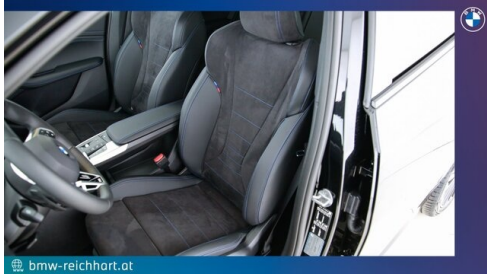

bmw-reichhart.at