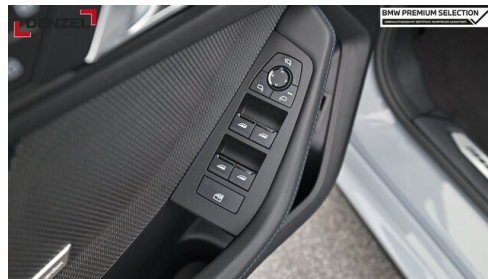

(1) Die angegebenen Werte über Kraftstoffverbrauch und CO₂-Emissionen wurden nach den vorgeschriebenen Messverfahren gem. VO (EG) 715/2007 ermittelt. Als Basis für die Verbrauchsermittlung gilt der ECE-Fahrzyklus (NEFZ). Dieser setzt sich aus ca. einem Drittel Fahrt innerorts und zwei Drittel außerorts (gemessen an der Wegstrecke) zusammen. Zusätzlich zum Verbrauch wird die CO₂-Emission gemessen.

Sonderausstattungen können diese Werte erhöhen. Die Angaben zu Kraftstoffverbrauch und CO₂-Emissionen sind überdies abhängig von der gewählten Rad- und Reifengröße. Die Angaben beziehen sich daher nicht auf das konkrete Fahrzeug und sind nicht Bestandteil