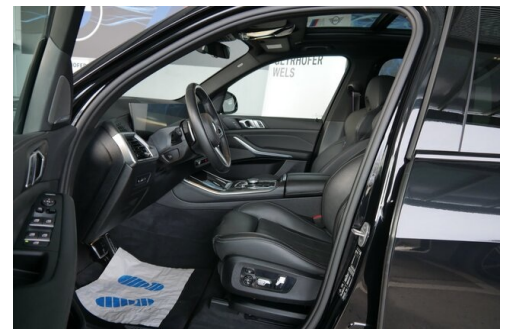

FAHRZEUGBILDER