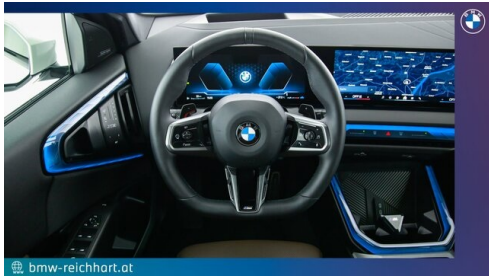

bmw-reichhart.at