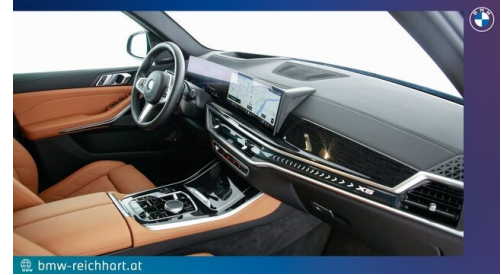

bmw-reichhart.at