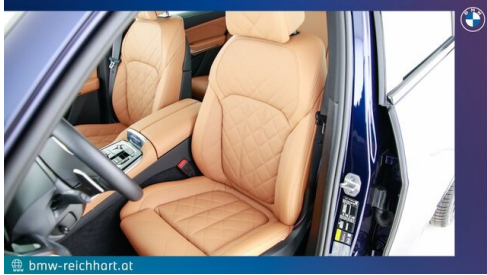

bmw-reichhart.at