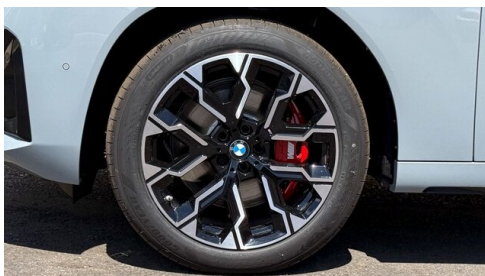

FAHRZEUGBILDER