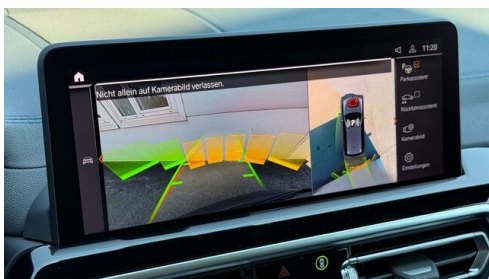

(1) Die angegebenen Werte über Kraftstoffverbrauch und CO₂-Emissionen wurden nach den vorgeschriebenen Messverfahren gem. VO (EG) 715/2007 ermittelt. Als Basis für die Verbrauchsermittlung gilt der ECE-Fahrzyklus (NEFZ). Dieser setzt sich aus ca. einem Drittel Fahrt innerorts und zwei Drittel außerorts (gemessen an der Wegstrecke) zusammen. Zusätzlich zum Verbrauch wird die CO₂-Emission gemessen.

Sonderausstattungen können diese Werte erhöhen. Die Angaben zu Kraftstoffverbrauch und CO₂-Emissionen sind überdies abhängig von der gewählten Rad- und Reifengröße. Die Angaben beziehen sich daher nicht auf das konkrete Fahrzeug und sind nicht Bestandteil