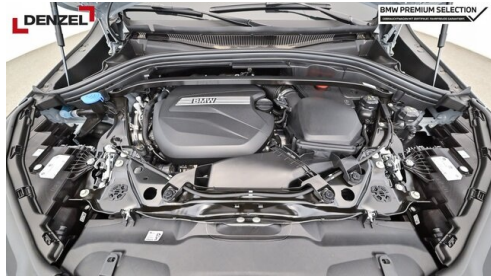

- (1) Die angegebenen Werte über Kraftstoffverbrauch und CO₂-Emissionen wurden nach den vorgeschriebenen Messverfahren gem. VO (EG) 715/2007 ermittelt. Als Basis für die Verbrauchsermittlung gilt der ECE-Fahrzyklus (NEFZ). Dieser setzt sich aus ca. einem Drittel Fahrt innerorts und zwei Drittel außerorts (gemessen an der Wegstrecke) zusammen. Zusätzlich zum Verbrauch wird die CO₂-Emission gemessen.

Sonderausstattungen können diese Werte erhöhen. Die Angaben zu Kraftstoffverbrauch und CO₂-Emissionen sind überdies abhängig von der gewählten Rad- und Reifengröße. Die Angaben beziehen sich daher nicht auf das konkrete Fahrzeug und sind nicht Bestandteil des Angebots, sondern dienen allein Vergleichszwecken zwischen den verschiedenen Fahrzeugtypen. Weitere Details bzw. Informationen zum konkreten Fahrzeug können der beim Händler aufliegenden Typengenehmigung entnommen werden. Alle Angaben ohne Gewähr. Irrtümer vorbehalten.