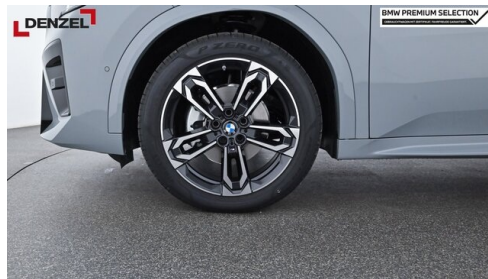

- (1) Die angegebenen Werte über Kraftstoffverbrauch und CO₂-Emissionen wurden nach den vorgeschriebenen Messverfahren gem. VO (EG) 715/2007 ermittelt. Als Basis für die Verbrauchsermittlung gilt der ECE-Fahrzyklus (NEFZ). Dieser setzt sich aus ca. einem Drittel Fahrt innerorts und zwei Drittel außerorts (gemessen an der Wegstrecke) zusammen. Zusätzlich zum Verbrauch wird die CO₂-Emission gemessen.

Sonderausstattungen können diese Werte erhöhen. Die Angaben zu Kraftstoffverbrauch und CO₂-Emissionen sind überdies abhängig von der gewählten Rad- und Reifengröße. Die Angaben beziehen sich daher nicht auf das konkrete Fahrzeug und sind nicht Bestandteil des Angebots, sondern dienen allein Vergleichszwecken zwischen den verschiedenen Fahrzeugtypen. Weitere Details bzw. Informationen zum konkreten Fahrzeug können der beim Händler aufliegenden Typengenehmigung entnommen werden. Alle Angaben ohne Gewähr. Irrtümer vorbehalten.